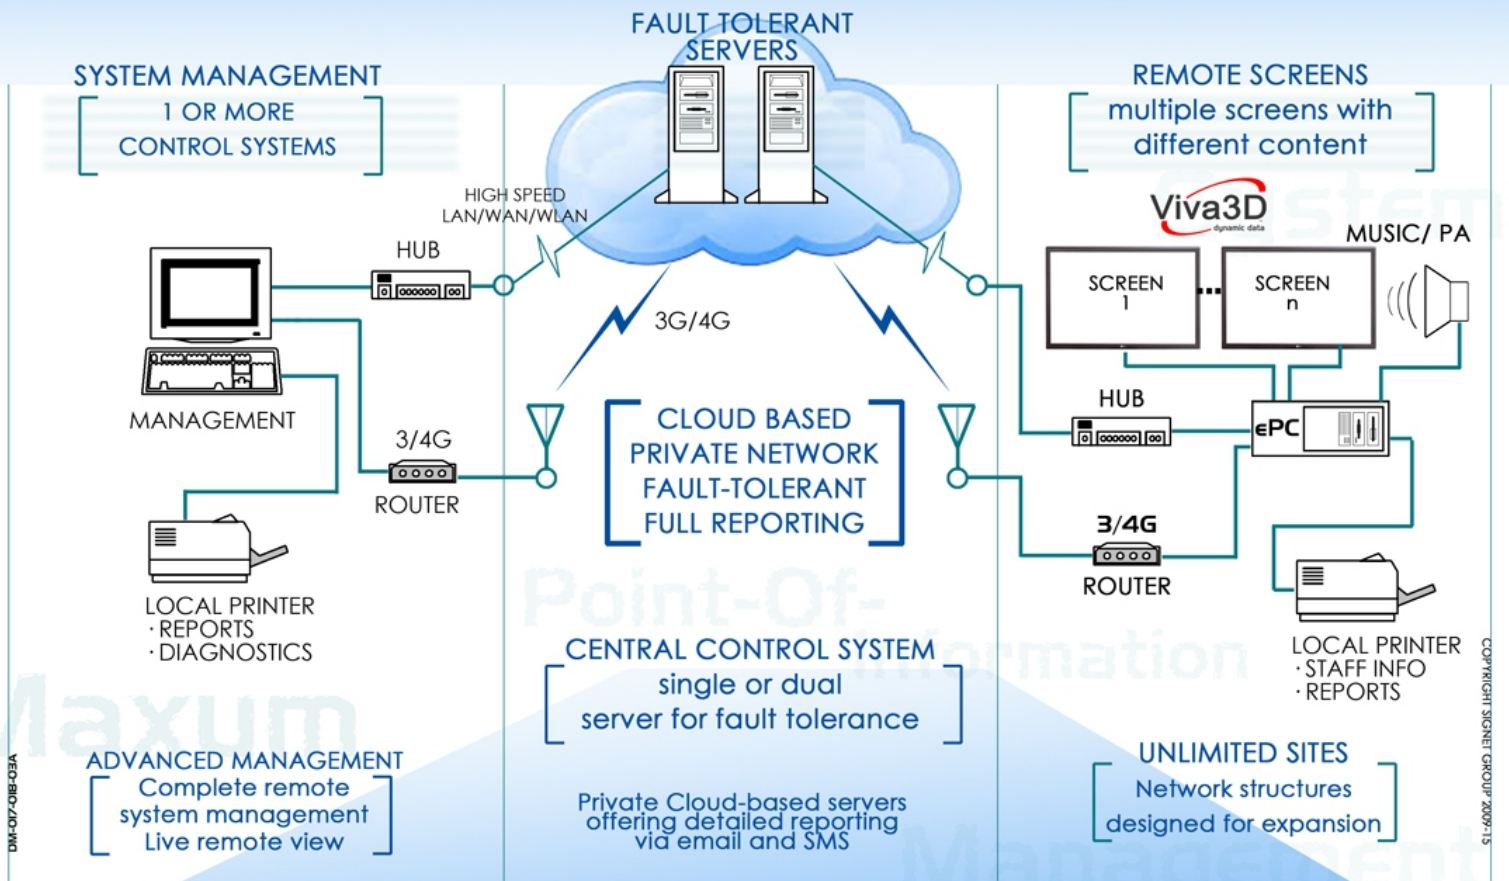

Installation of ePC channel Server*

StreamCaster or WiDi Pro for video distribution*

Custom business TV set-up with corporate style

Viva3D Software

Extensive range of 3D templates

News & Weather feeds

Full remote control & monitoring

Email/SMS reports and alerts

Training

Support 24x7

Unique 3D live-data Graphics

Digital Signage Server (6-ch live-3D content)

Stream Caster
/WiDi Pro

Internet/LAN/VPN

Router

Drives glasses-free 3D screens

Dynamic data-driven screens

Visit:
www.ViewPoint-3D.com

SigNet Broadcast Scaleable Digital Signage Channels

Software & Support provided free-of-charge for your first network of up to 10 screens when you use ePC screen controllers.
Limited offer.